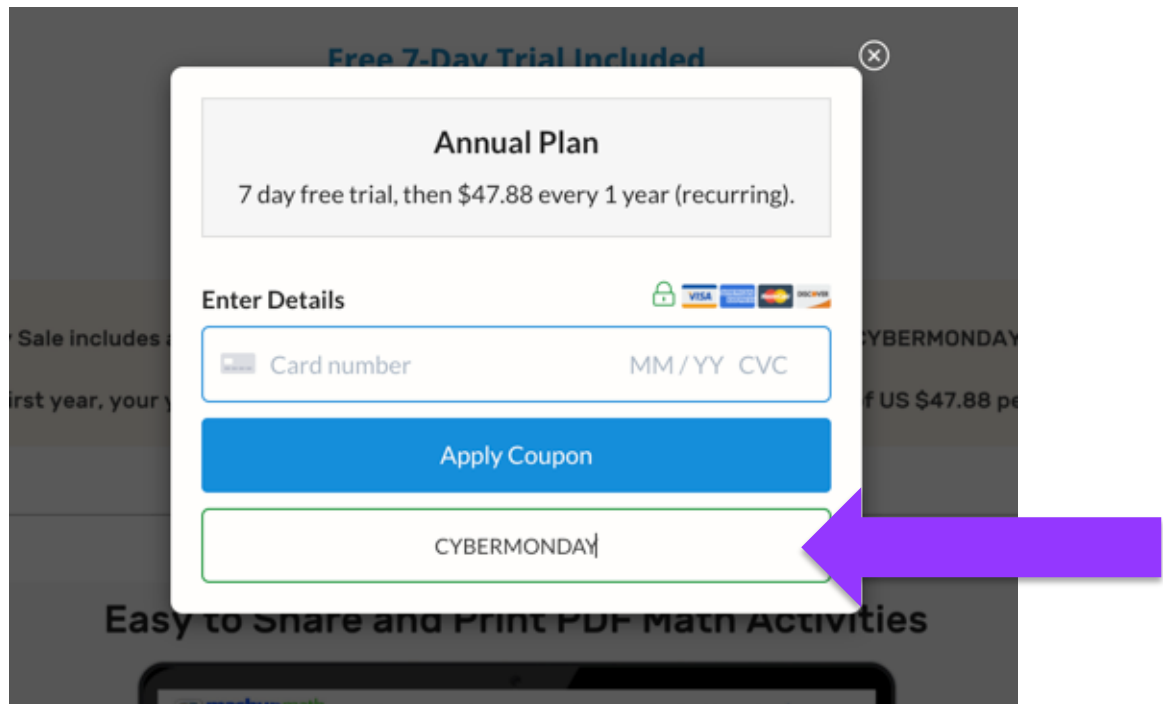

3.) After you create your account, type the promo code into the box below the **Apply Coupon** button.